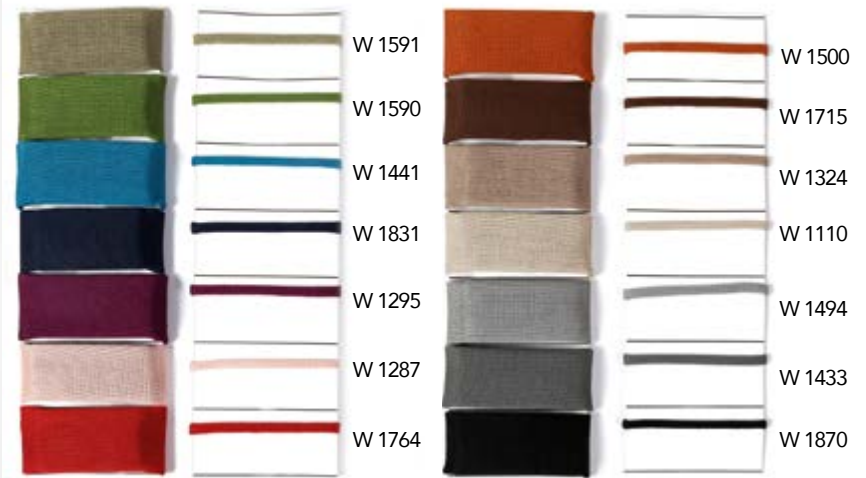

## CAT SWING

Cat  
W1295

Cat  
W1494

## ROPE COLOURS

## FABRIC COLOURS